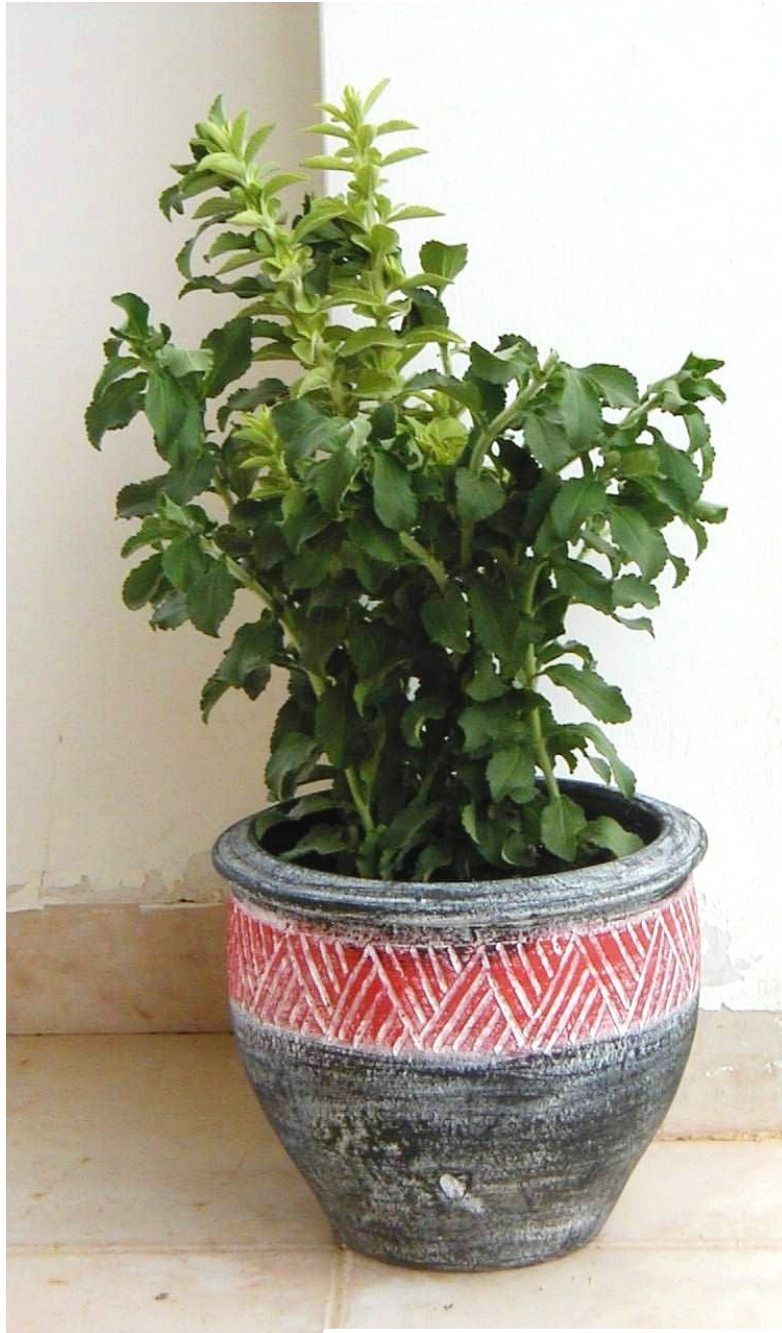

Stevia rebaudiana

This is a shrubby perennial with upright growth habit, green foliage, and a mass of tiny white flowers. It grows up to 50cm (20") high and spreads to 40cm (16") wide. The plant is native to Paraguay.

Point of Sale:

Stevia has sweet leaves and is commonly used as a natural substitute for sugar. It is also a great flowering item.

For further details please contact:
Elo@hishtil.com | +972 467 550 02
www.hishtil.com